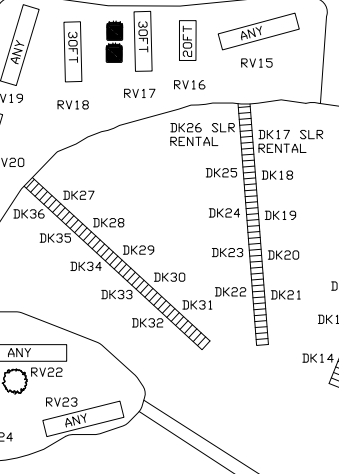

MAGNUSSEN RD

TRAILER PARKING

SANIT DUMP

BBQ

PRIVATE AREA

SHOP

WASH ROOMS

OFFICE

DOG RUN

BOAT RAMP

LOAD ZONE

SLR RENTAL

DK RENTAL

DK RENTAL

DK RENTAL

DK RENTAL