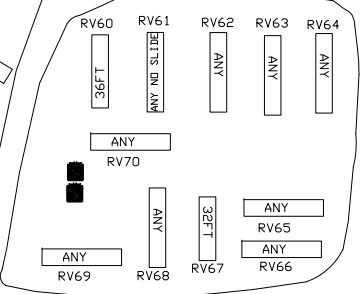

MAGNUSSEN RD

TRAILER PARKING

SANIT DUMP

BBQ

PRIVATE AREA

SHOP

WASH ROOMS

OFFICE

DOG RUN

BOAT RAMP

LOAD ZONE

SLR RENTAL

DK RENTAL

DK RENTAL

DK RENTAL

DK RENTAL