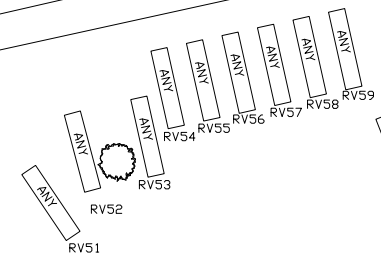

MAGNUSSEN RD

TRAILER PARKING

SANIT DUMP

BBQ

PRIVATE AREA

SHOP

WASH ROOMS

OFFICE

DOG RUN

BOAT RAMP

LOAD ZONE

SLR RENTAL

DK RENTAL

DK RENTAL

DK RENTAL

DK RENTAL