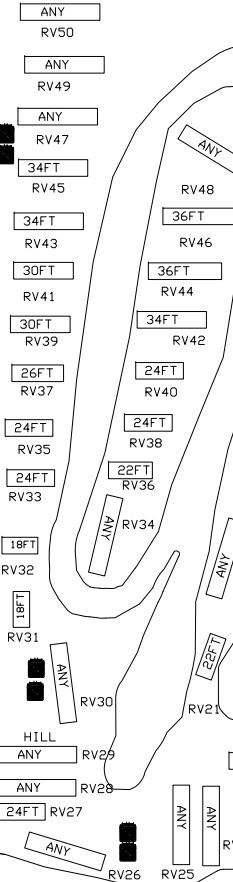

MAGNUSSEN RD

TRAILER PARKING

SANIT DUMP

BBQ

PRIVATE AREA

SHOP

WASH ROOMS

OFFICE

DOG RUN

BOAT RAMP

LOAD ZONE

SLR RENTAL

DK RENTAL

DK RENTAL

DK RENTAL

DK RENTAL