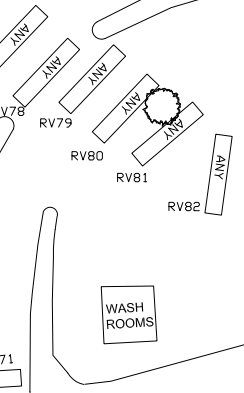

MAGNUSSEN RD

TRAILER PARKING

SANIT DUMP

BBQ

PRIVATE AREA

SHOP

WASH ROOMS

OFFICE

DOG RUN

BOAT RAMP

LOAD ZONE

SLR RENTAL

DK RENTAL

DK RENTAL

DK RENTAL

DK RENTAL