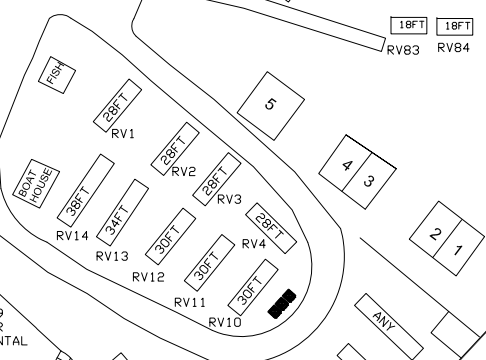

MAGNUSSEN RD

TRAILER PARKING

SANIT DUMP

BBQ

PRIVATE AREA

SHOP

WASH ROOMS

OFFICE

DOG RUN

BOAT RAMP

LOAD ZONE

SLR RENTAL

DK RENTAL

DK RENTAL

DK RENTAL

DK RENTAL